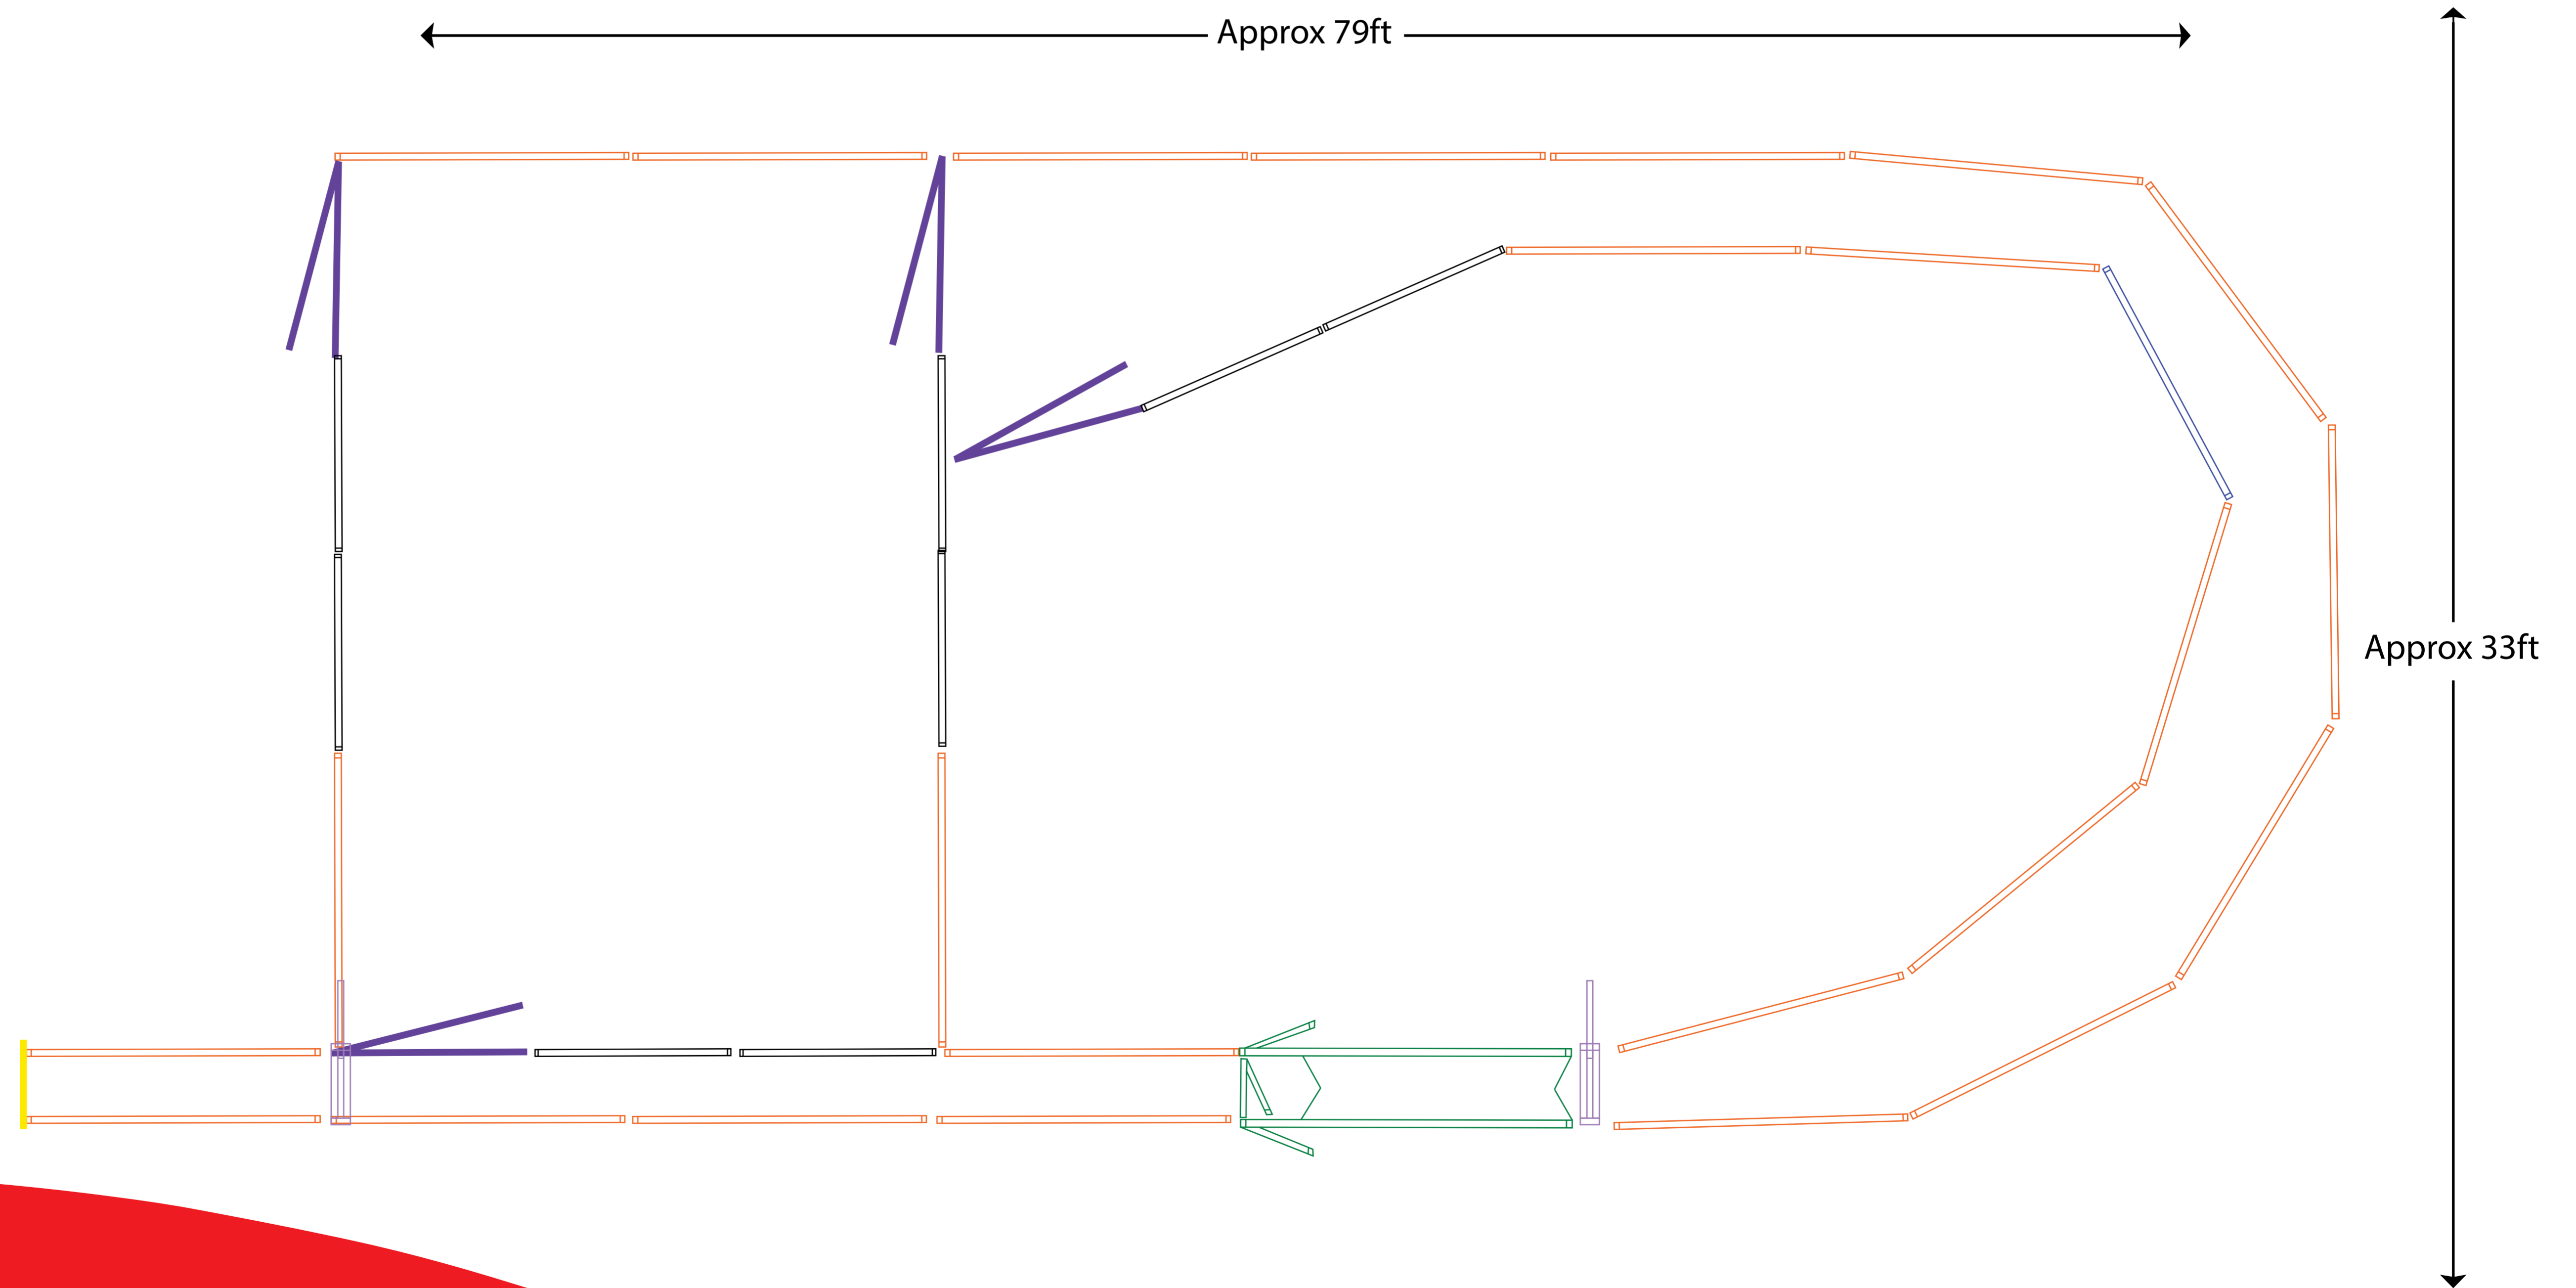

BRAZZEN

LIVESTOCK EQUIPMENT

400+ SHEEP YARD

KIT INCLUDES:

Sheep Panel 6'	□ 6
Sheep Panel 8'	□ 1
Sheep Panel 9'	□ 24
Sheep Gate 7'	■ 4
Sheep V 3 Way Draft	□ 1
Alley Bow	■ 1
Sliding Gate	□ 2

www.brazzen.com

6 Rail Panels and Gates Yard Key