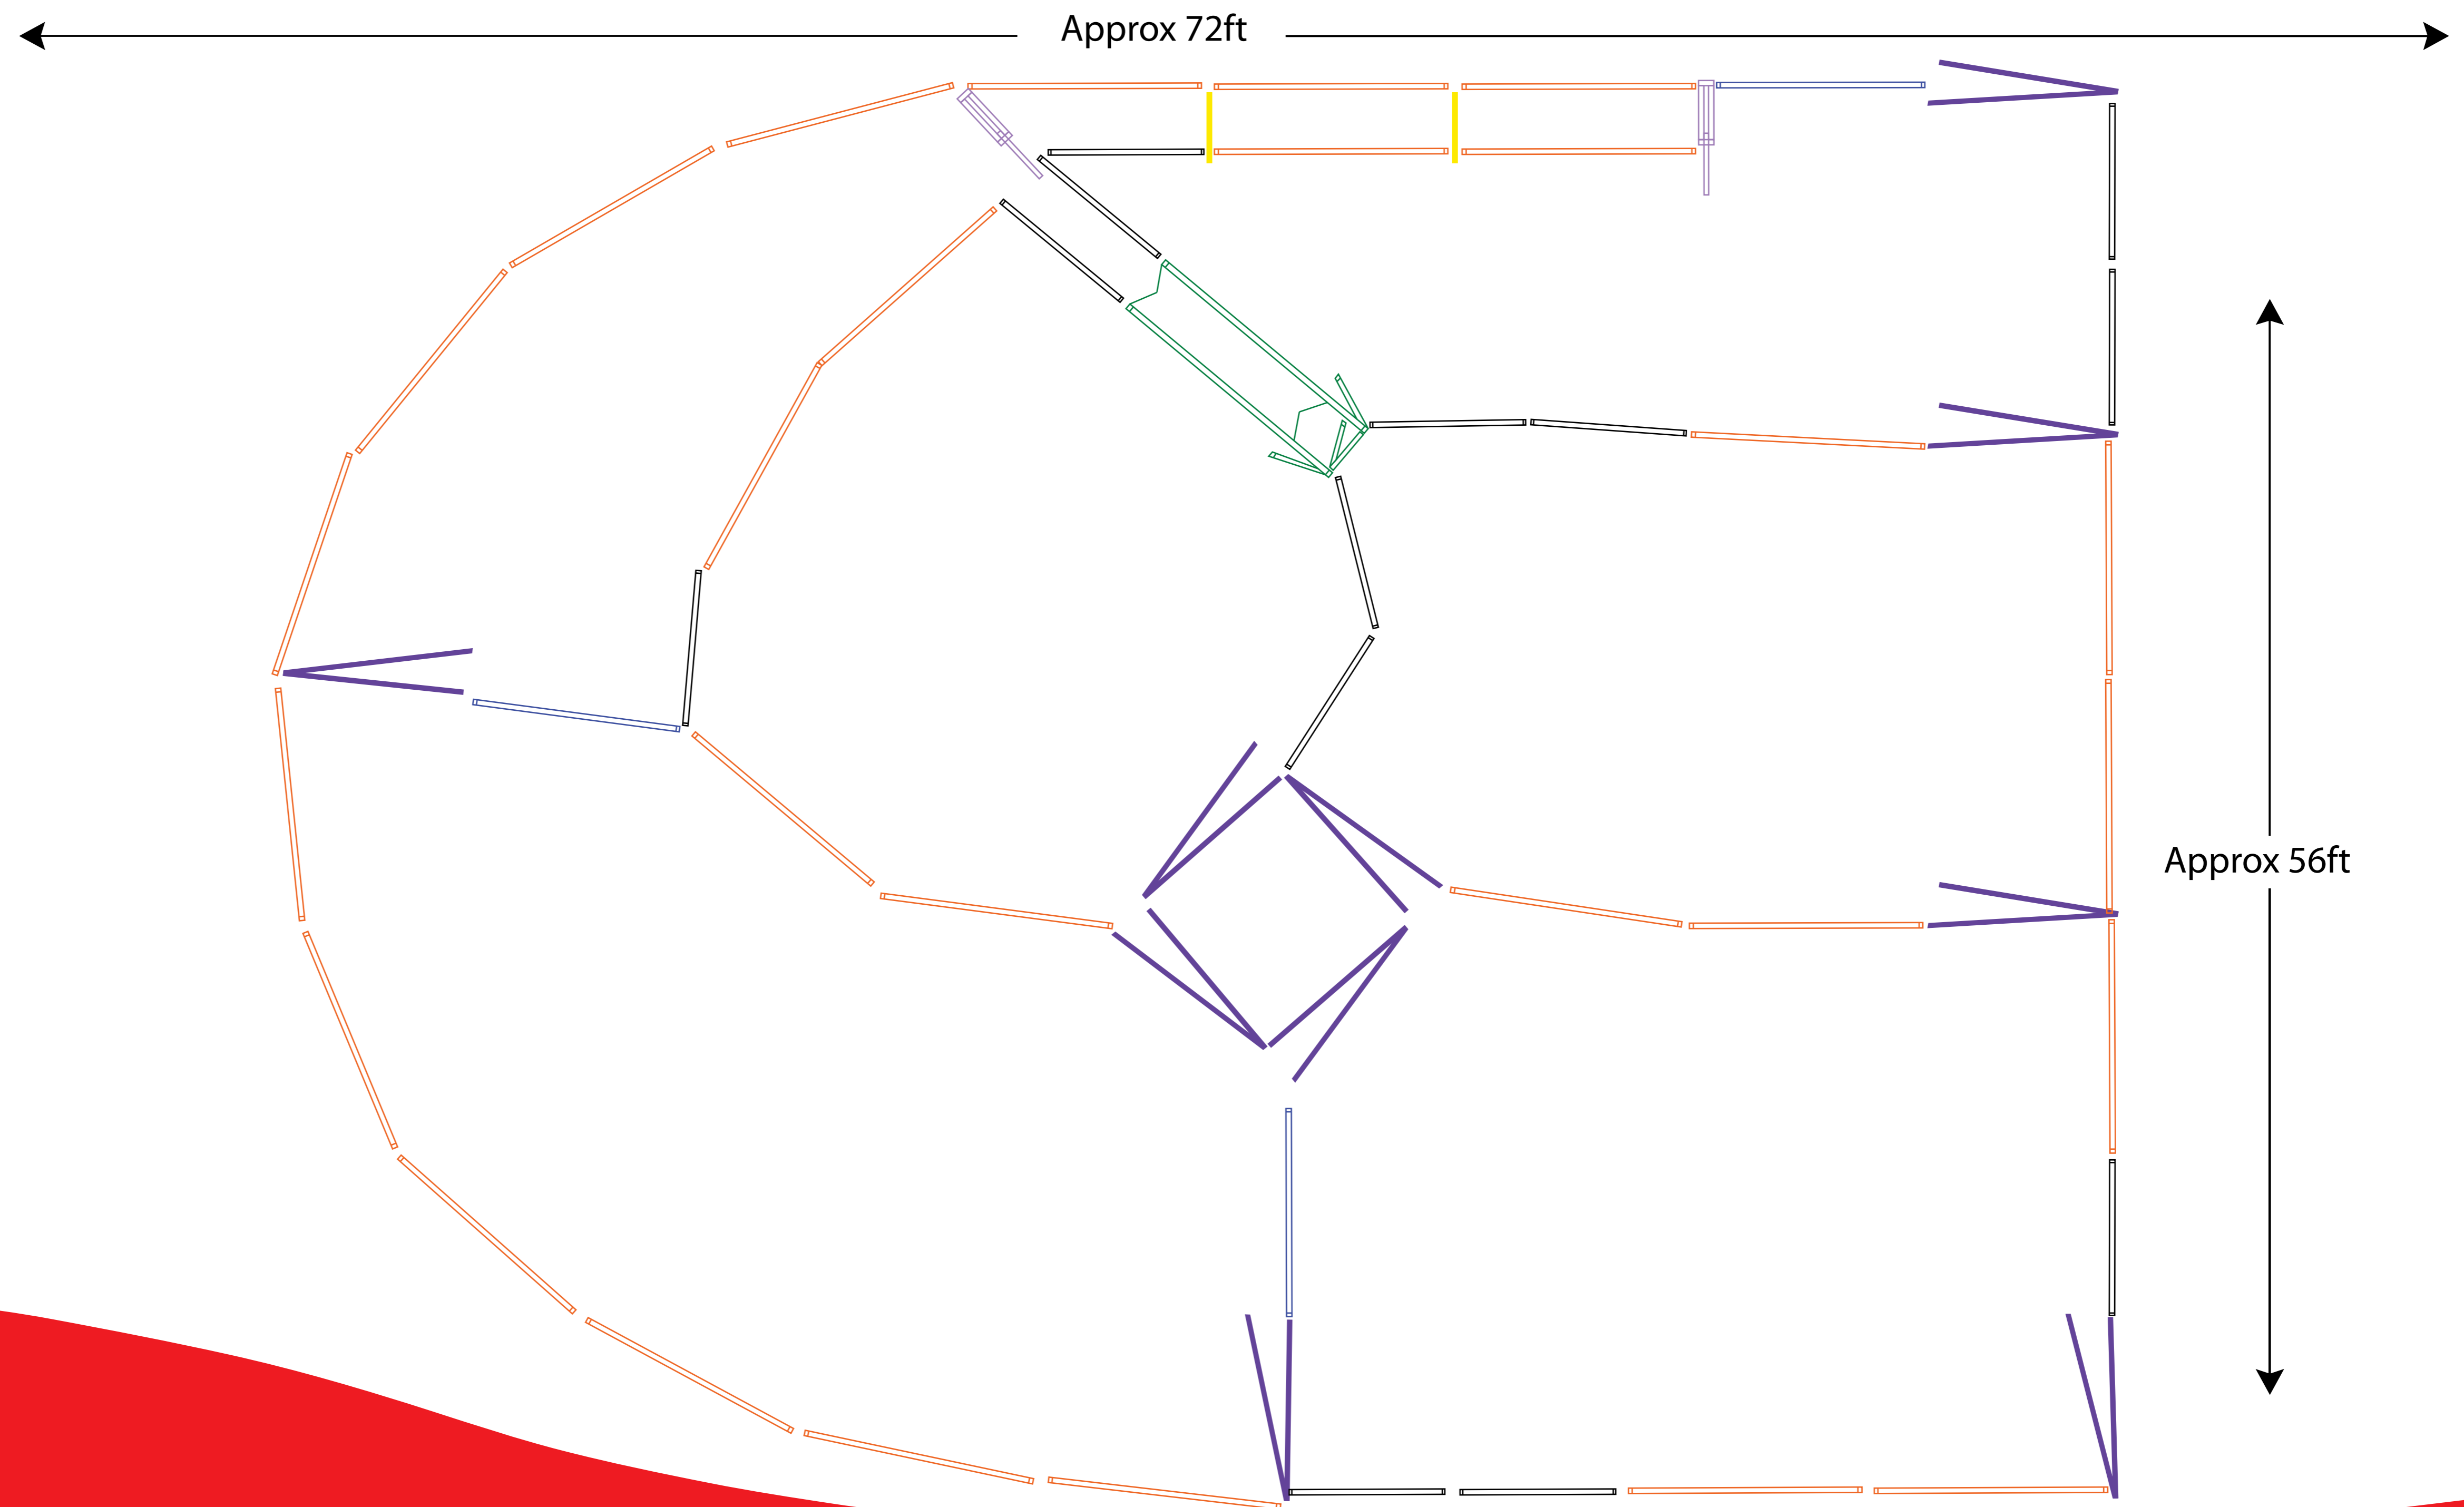

BRAZZEN

LIVESTOCK EQUIPMENT

700+ SHEEP PEN

KIT INCLUDES:

Sheep Panel 6'	□	13
Sheep Panel 8'	□	3
Sheep Panel 9'	□	27
Sheep Gate 7'	■	10
Sheep V 3 Way Draft	□	1
Alley Bow	■	2
Sliding Gate	□	2

www.brazzen.com

6 Rail Panels and Gates Pen Key