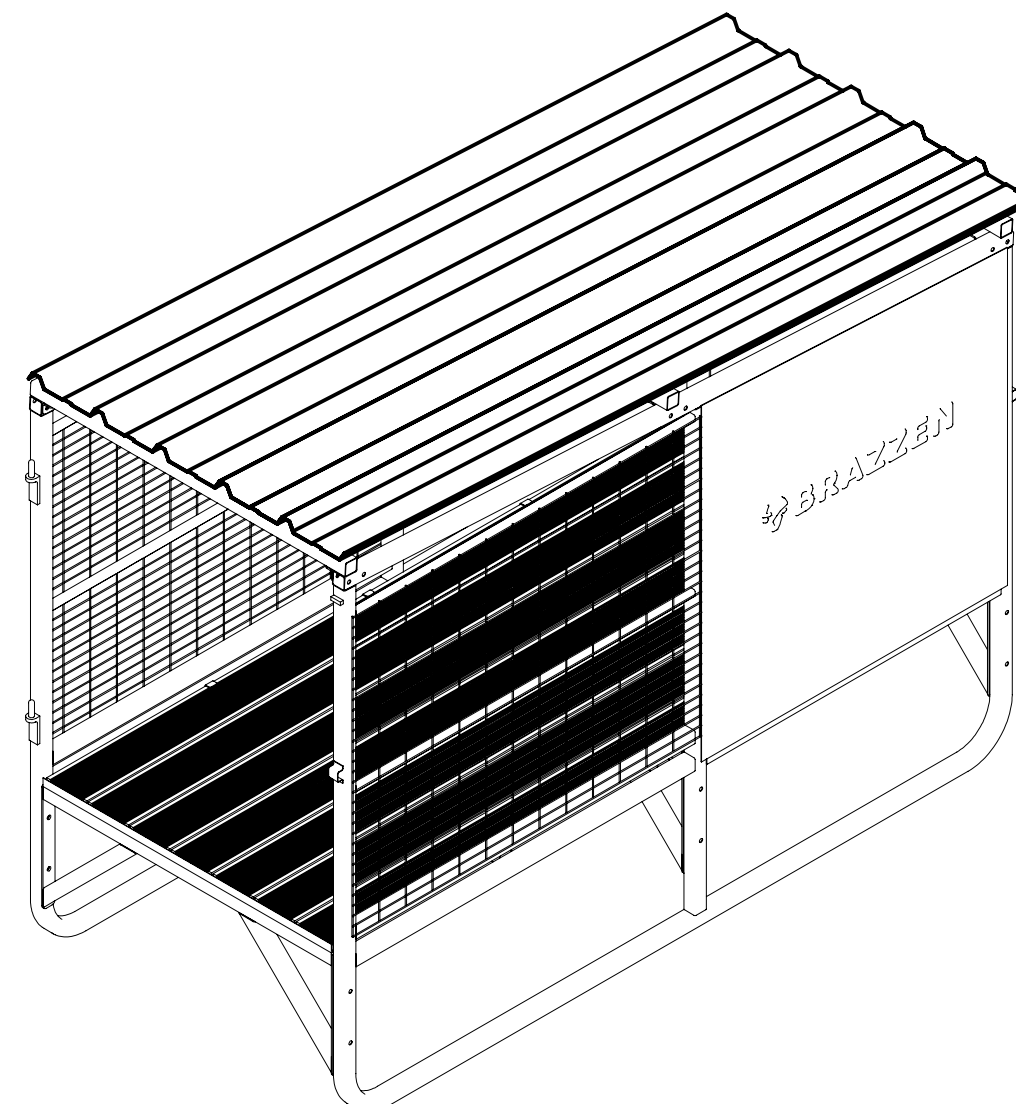

Raised Dog Kennel-1m Assembly Instruction

Raised Dog Kennel-1m Assembly Instruction

+6-BOLT/M10x60 & NUT/M10

+6-BOLT/M10x60 & NUT/M10

+12-BOLT/M10x60 & NUT/M10

+ST4.2*9

+ST4.2*30

Raised Dog Kennel-1m Assembly Instruction

Raised Dog Kennel-1m Assembly Instruction