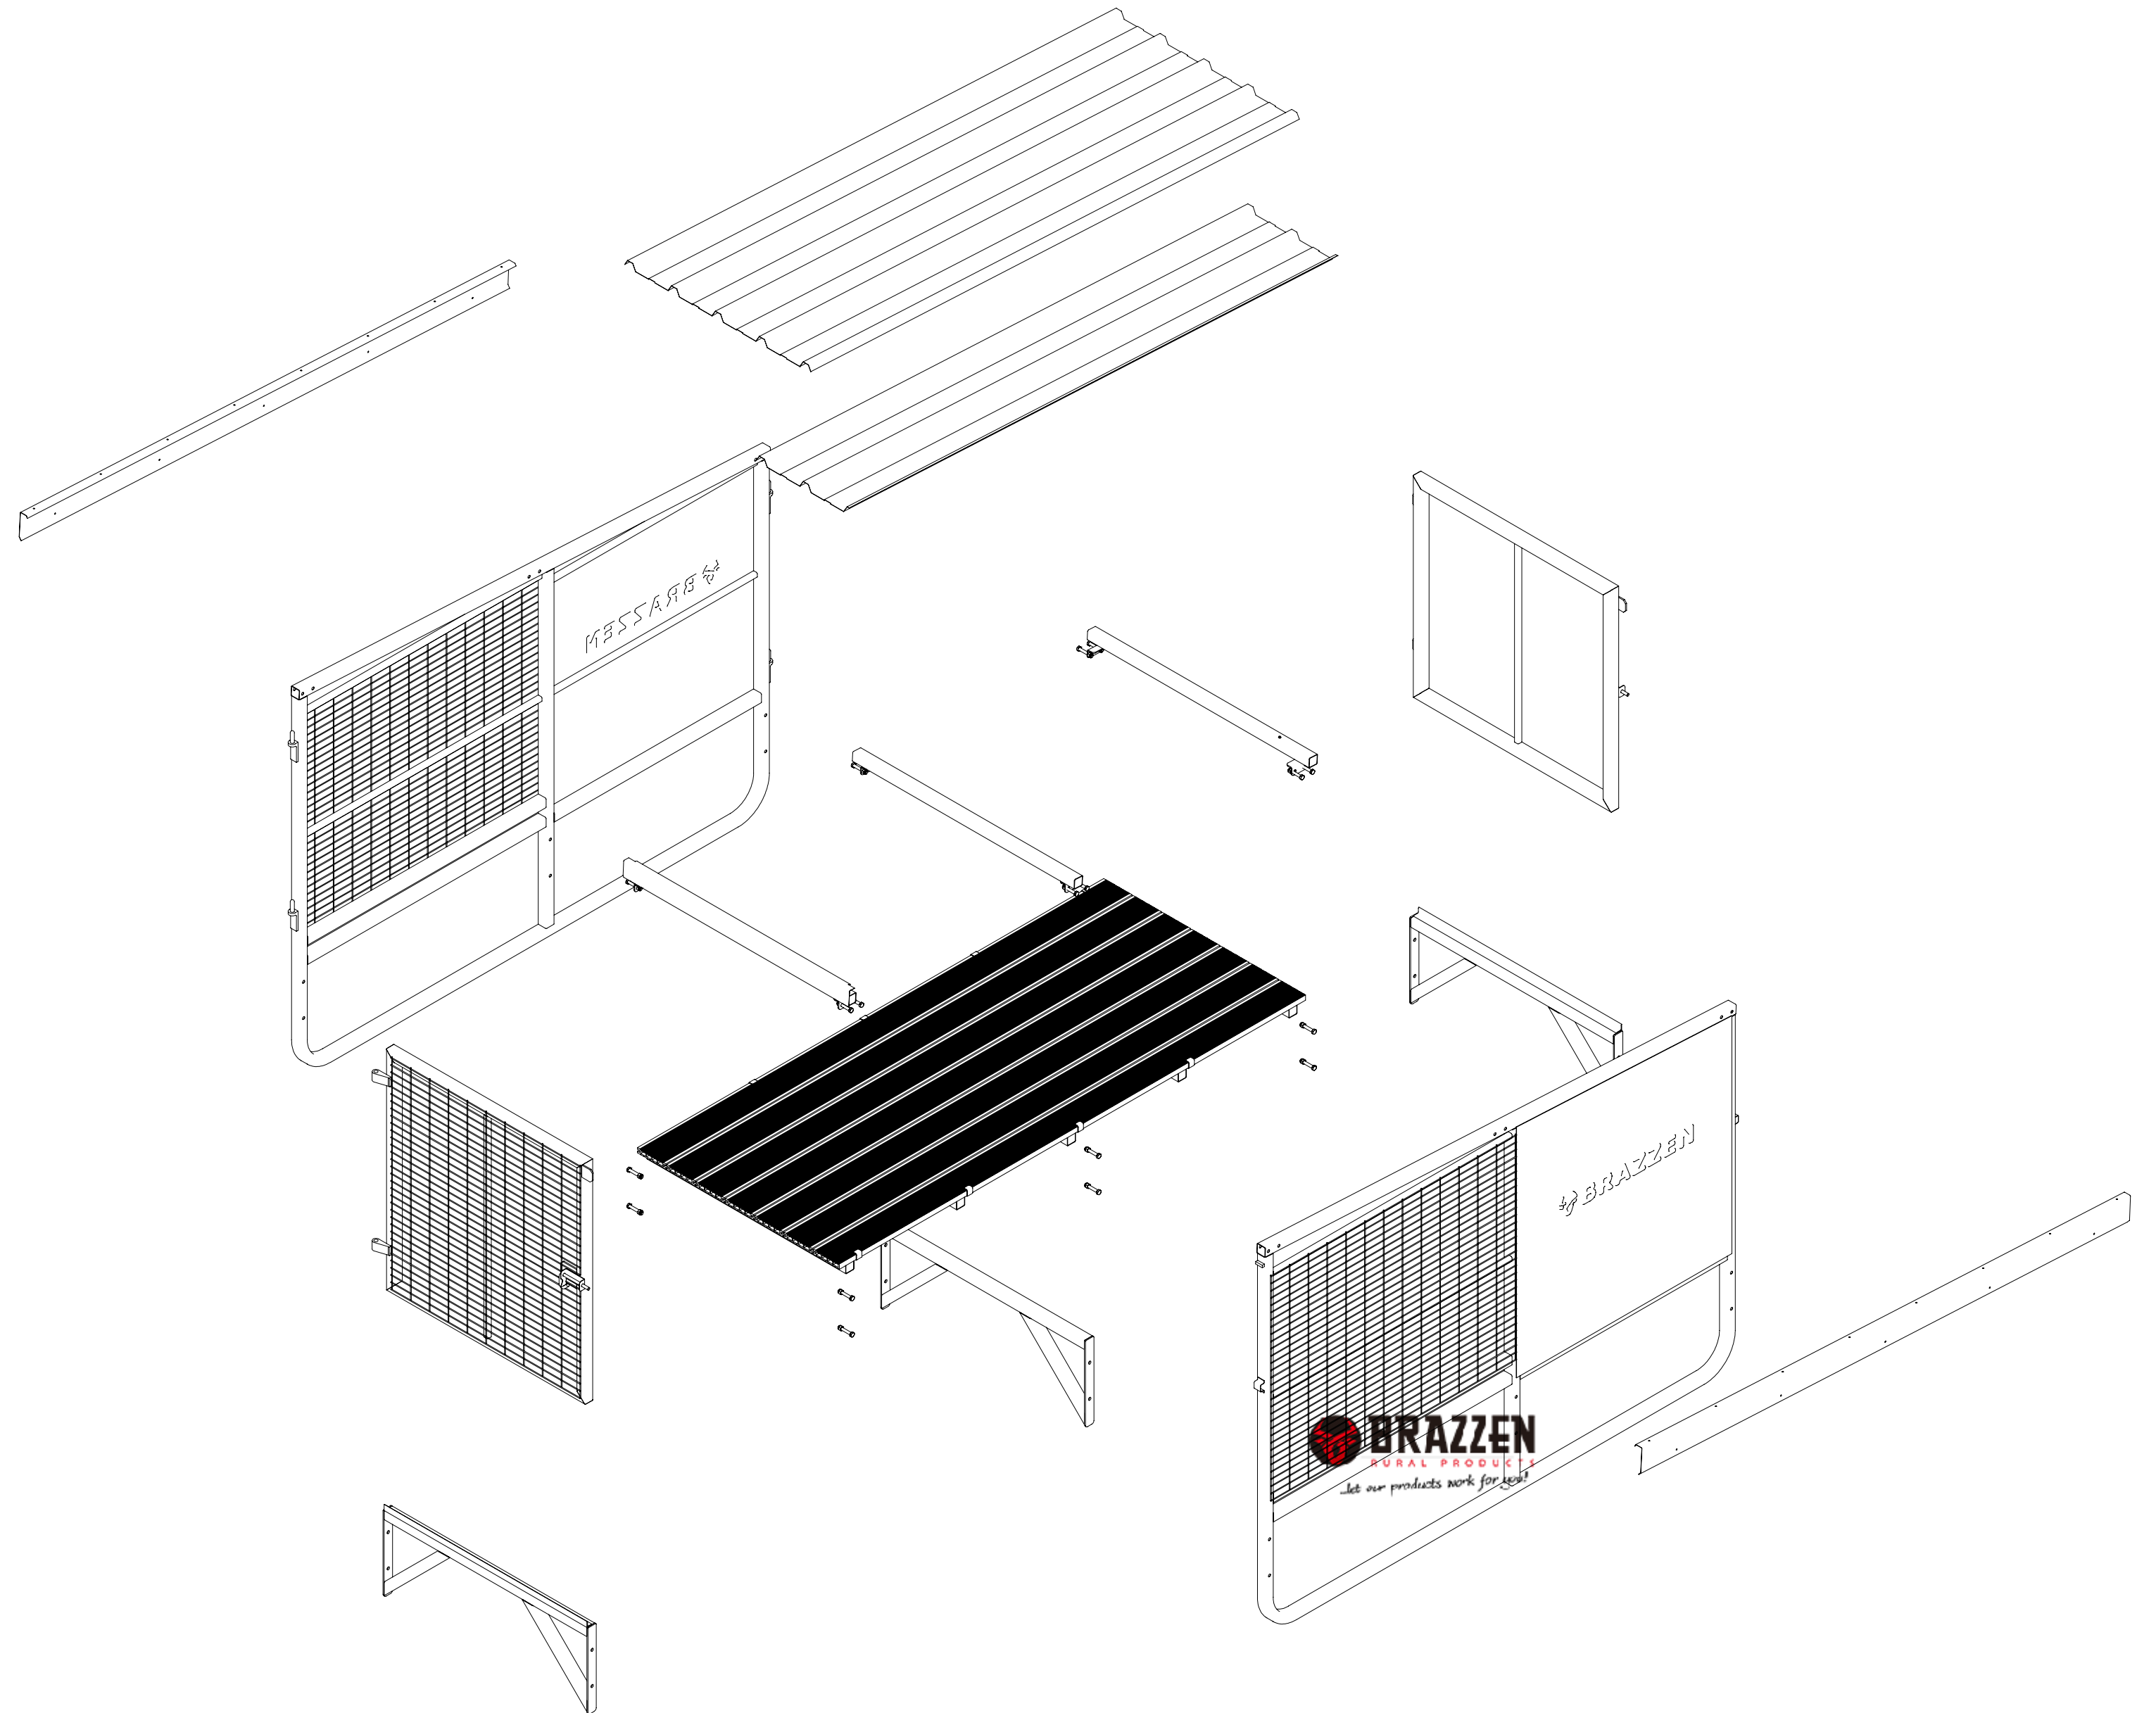

Raised Dog Kennel-1m Assembly Instruction

Raised Dog Kennel-1m Assembly Instruction

+6-BOLT/M10x60 & NUT/M10

+6-BOLT/M10x60 & NUT/M10

+12-BOLT/M10x60 & NUT/M10

+ST4.2*9

+ST4.2*30

Raised Dog Kennel-1m Assembly Instruction

Raised Dog Kennel-1m Assembly Instruction