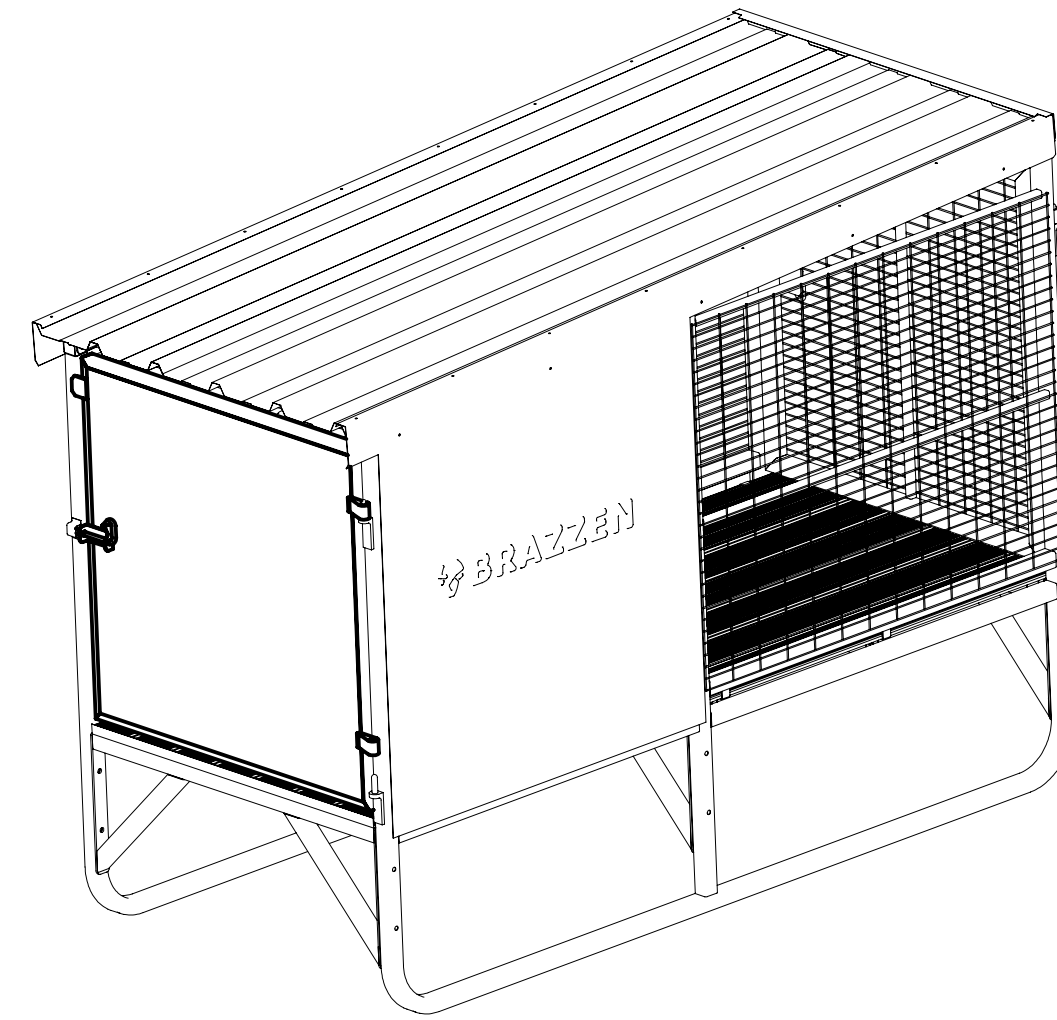

Raised Dog Kennel-1m Assembly Instruction

Raised Dog Kennel-1m Assembly Instruction

+6-BOLT/M10x60 & NUT/M10

+6-BOLT/M10x60 & NUT/M10

+12-BOLT/M10x60 & NUT/M10

+ST4.2*9

+ST4.2*30

Raised Dog Kennel-1m Assembly Instruction

Raised Dog Kennel-1m Assembly Instruction