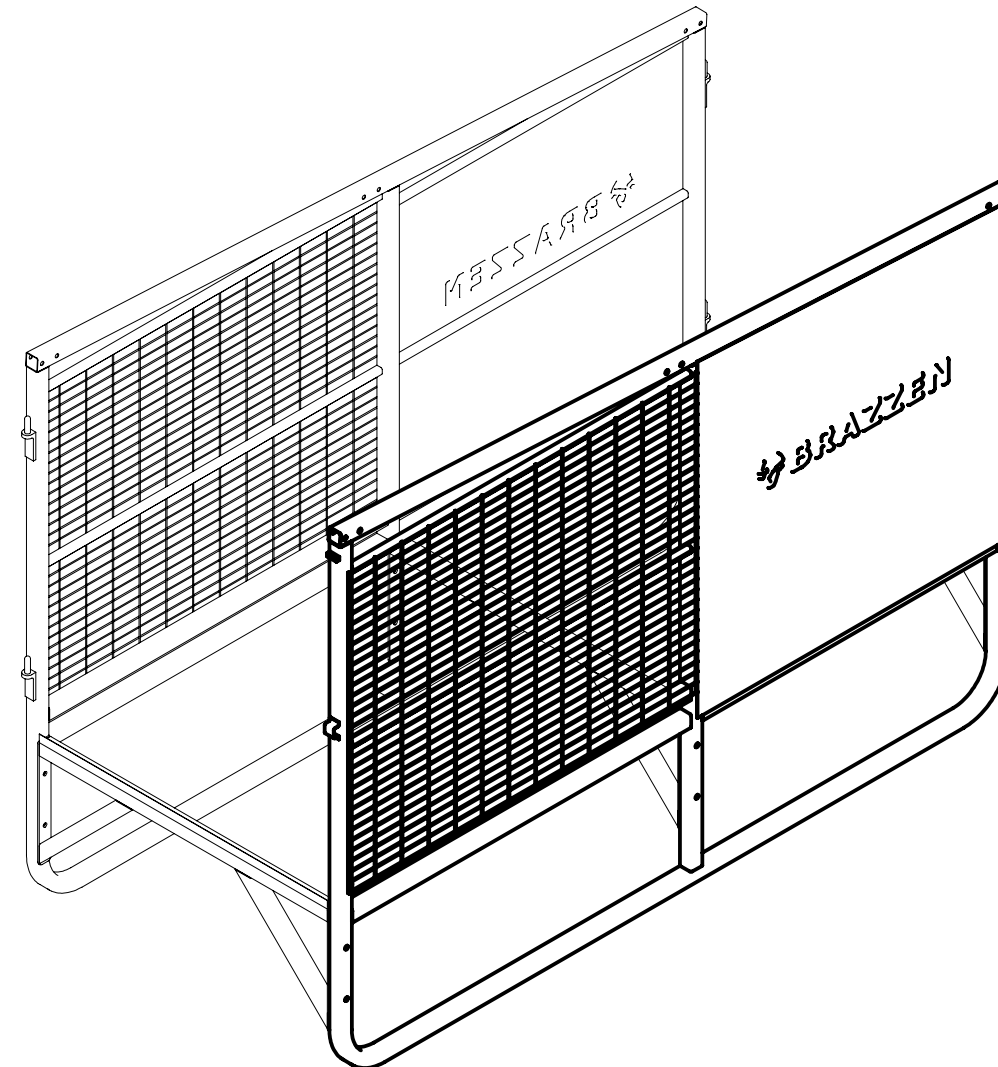

Raised Dog Kennel-1m Assembly Instruction

Raised Dog Kennel-1m Assembly Instruction

+6-BOLT/M10x60 & NUT/M10

+6-BOLT/M10x60 & NUT/M10

+12-BOLT/M10x60 & NUT/M10

+ST4.2*9

+ST4.2*30

Raised Dog Kennel-1m Assembly Instruction

Raised Dog Kennel-1m Assembly Instruction