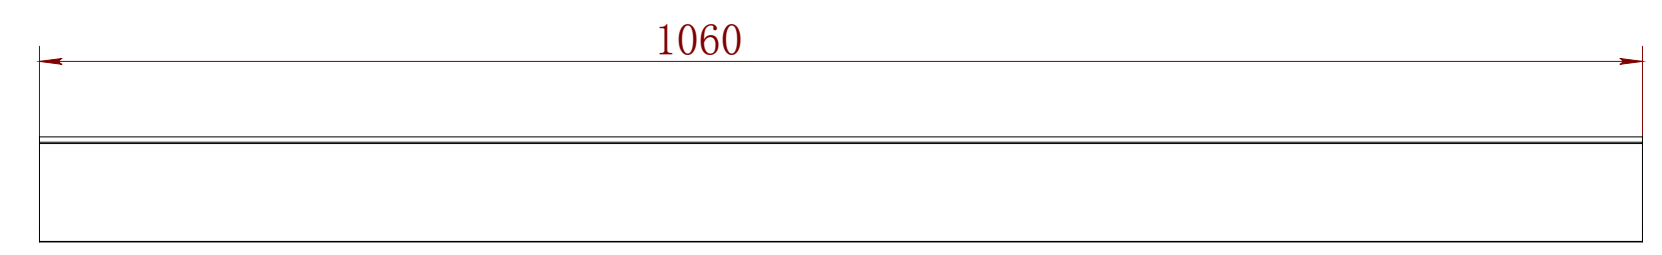

Raised Dog Kennel-1m Assembly Instruction

Raised Dog Kennel-1m Assembly Instruction

+6-BOLT/M10x60 & NUT/M10

+6-BOLT/M10x60 & NUT/M10

+12-BOLT/M10x60 & NUT/M10

+ST4.2*9

+ST4.2*30

Raised Dog Kennel-1m Assembly Instruction

Raised Dog Kennel-1m Assembly Instruction