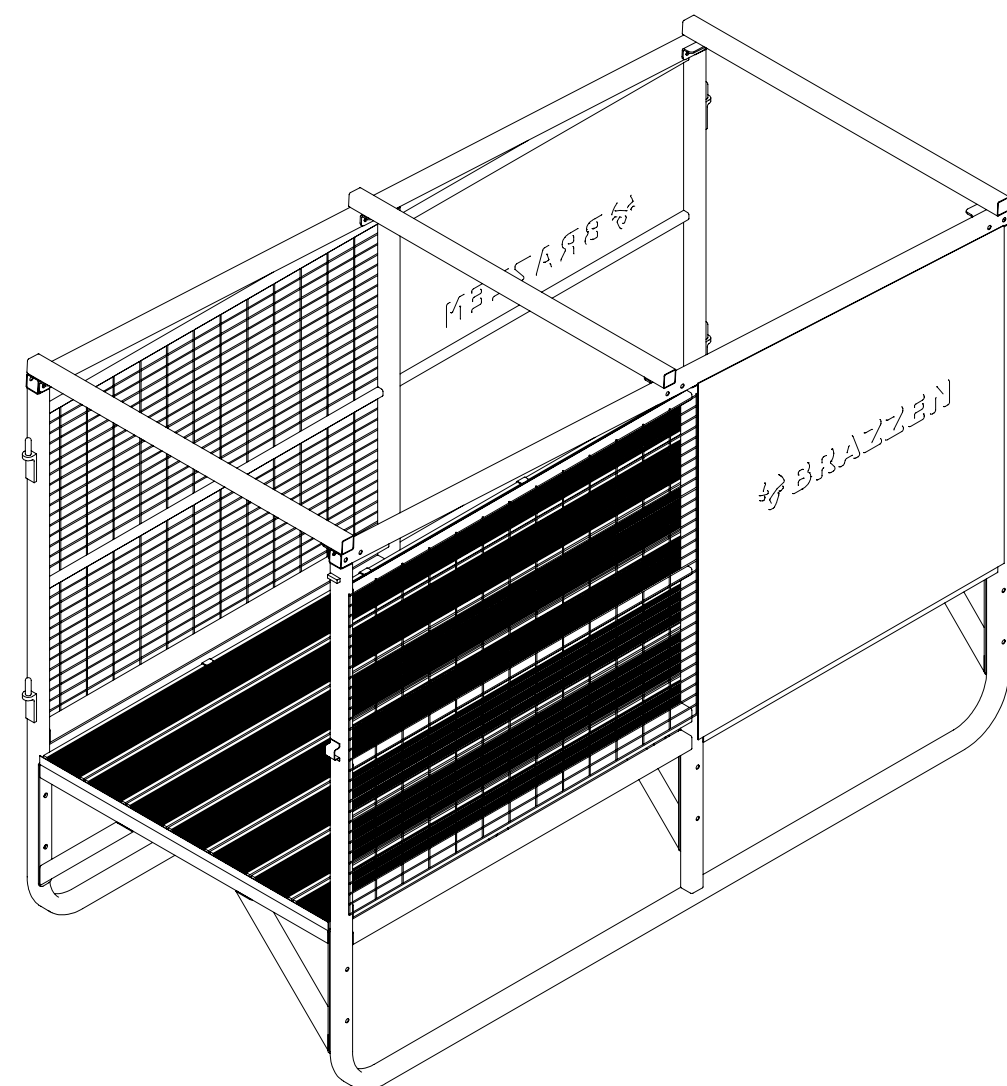

Raised Dog Kennel-1m Assembly Instruction

Raised Dog Kennel-1m Assembly Instruction

+6-BOLT/M10x60 & NUT/M10

+6-BOLT/M10x60 & NUT/M10

+12-BOLT/M10x60 & NUT/M10

+ST4.2*9

+ST4.2*30

Raised Dog Kennel-1m Assembly Instruction

Raised Dog Kennel-1m Assembly Instruction