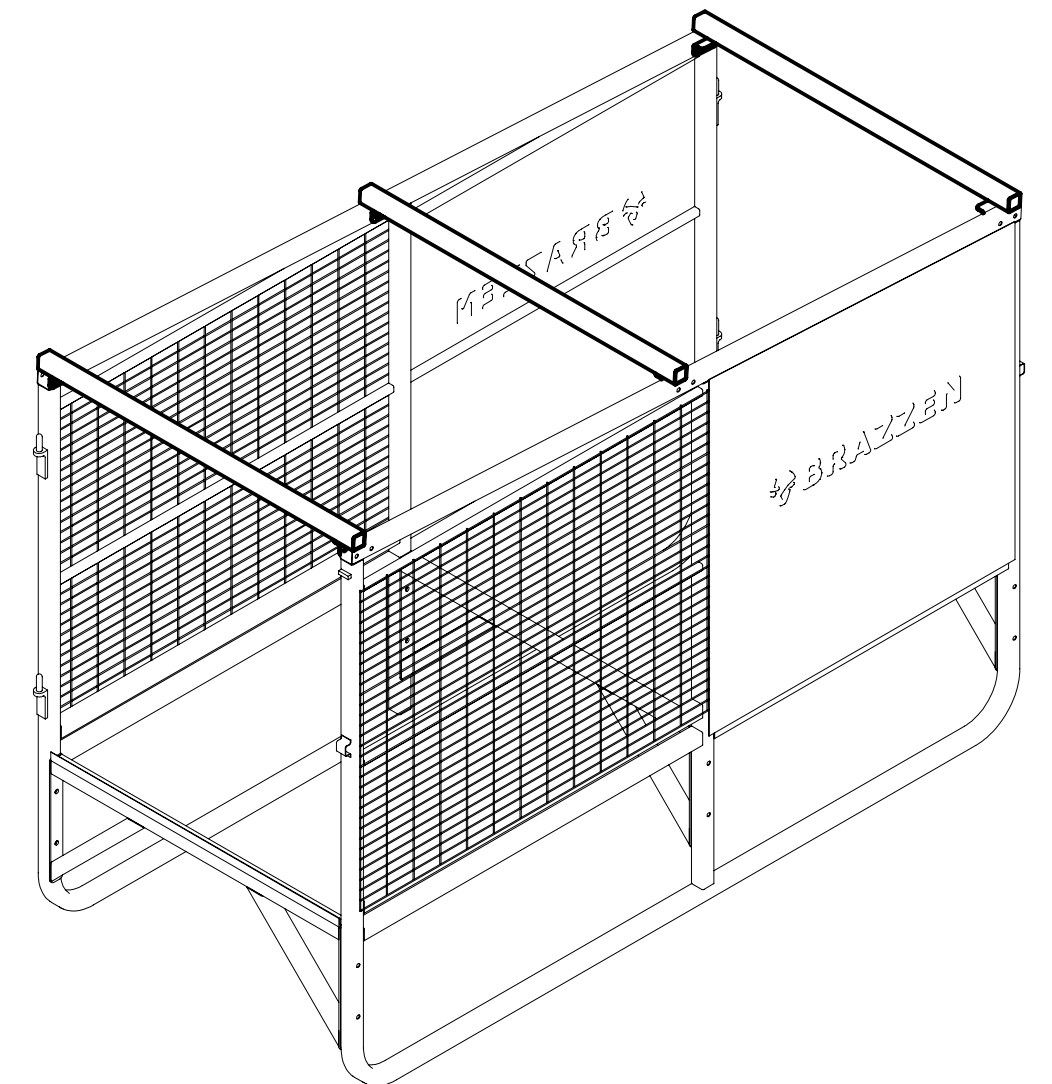

Raised Dog Kennel-1m Assembly Instruction

Raised Dog Kennel-1m Assembly Instruction

+6-BOLT/M10x60 & NUT/M10

+6-BOLT/M10x60 & NUT/M10

+12-BOLT/M10x60 & NUT/M10

+ST4.2*9

+ST4.2*30

Raised Dog Kennel-1m Assembly Instruction

Raised Dog Kennel-1m Assembly Instruction