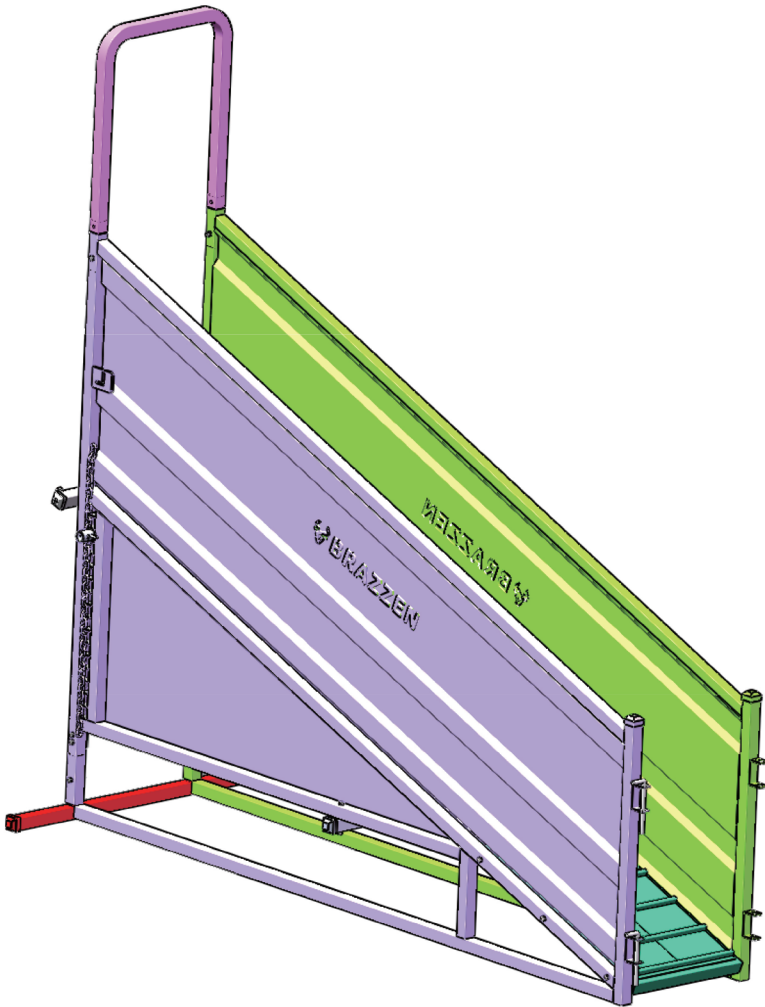

Standard Sheep Loading Ramp Set Up Instruction

or

①

②

③

④

⑤

⑥

⑦

⑧

⑨

⑩

⑪

⑫

⑬

⑭

⑮

⑯

⑳

㉑

㉒

㉓ 1 x Bolt M12x70

㉔ 2 x Bolt M12x30

㉕ 3 x Nuts