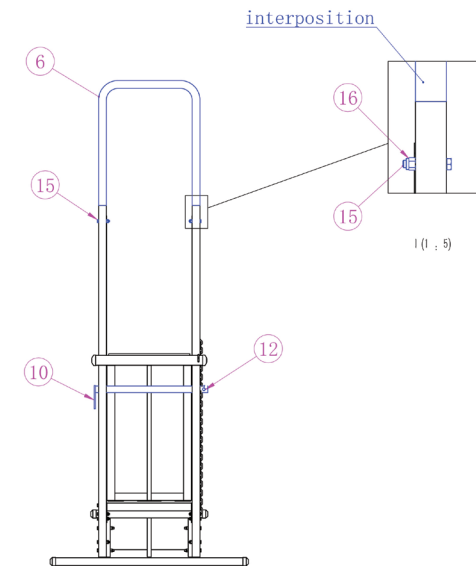

⑮

⑯

⑳

㉑

㉒

㉓ 1 x Bolt M12x70

㉔ 2 x Bolt M12x30

㉕ 3 x Nuts

㉖

㉗

㉘

㉙

Accessories for Walkway Kit

Standard Sheep Loading Ramp complete

Sheep Loading Ramp Walkway Kit assemble

Sheep Loading Ramp Walkway Kit complete