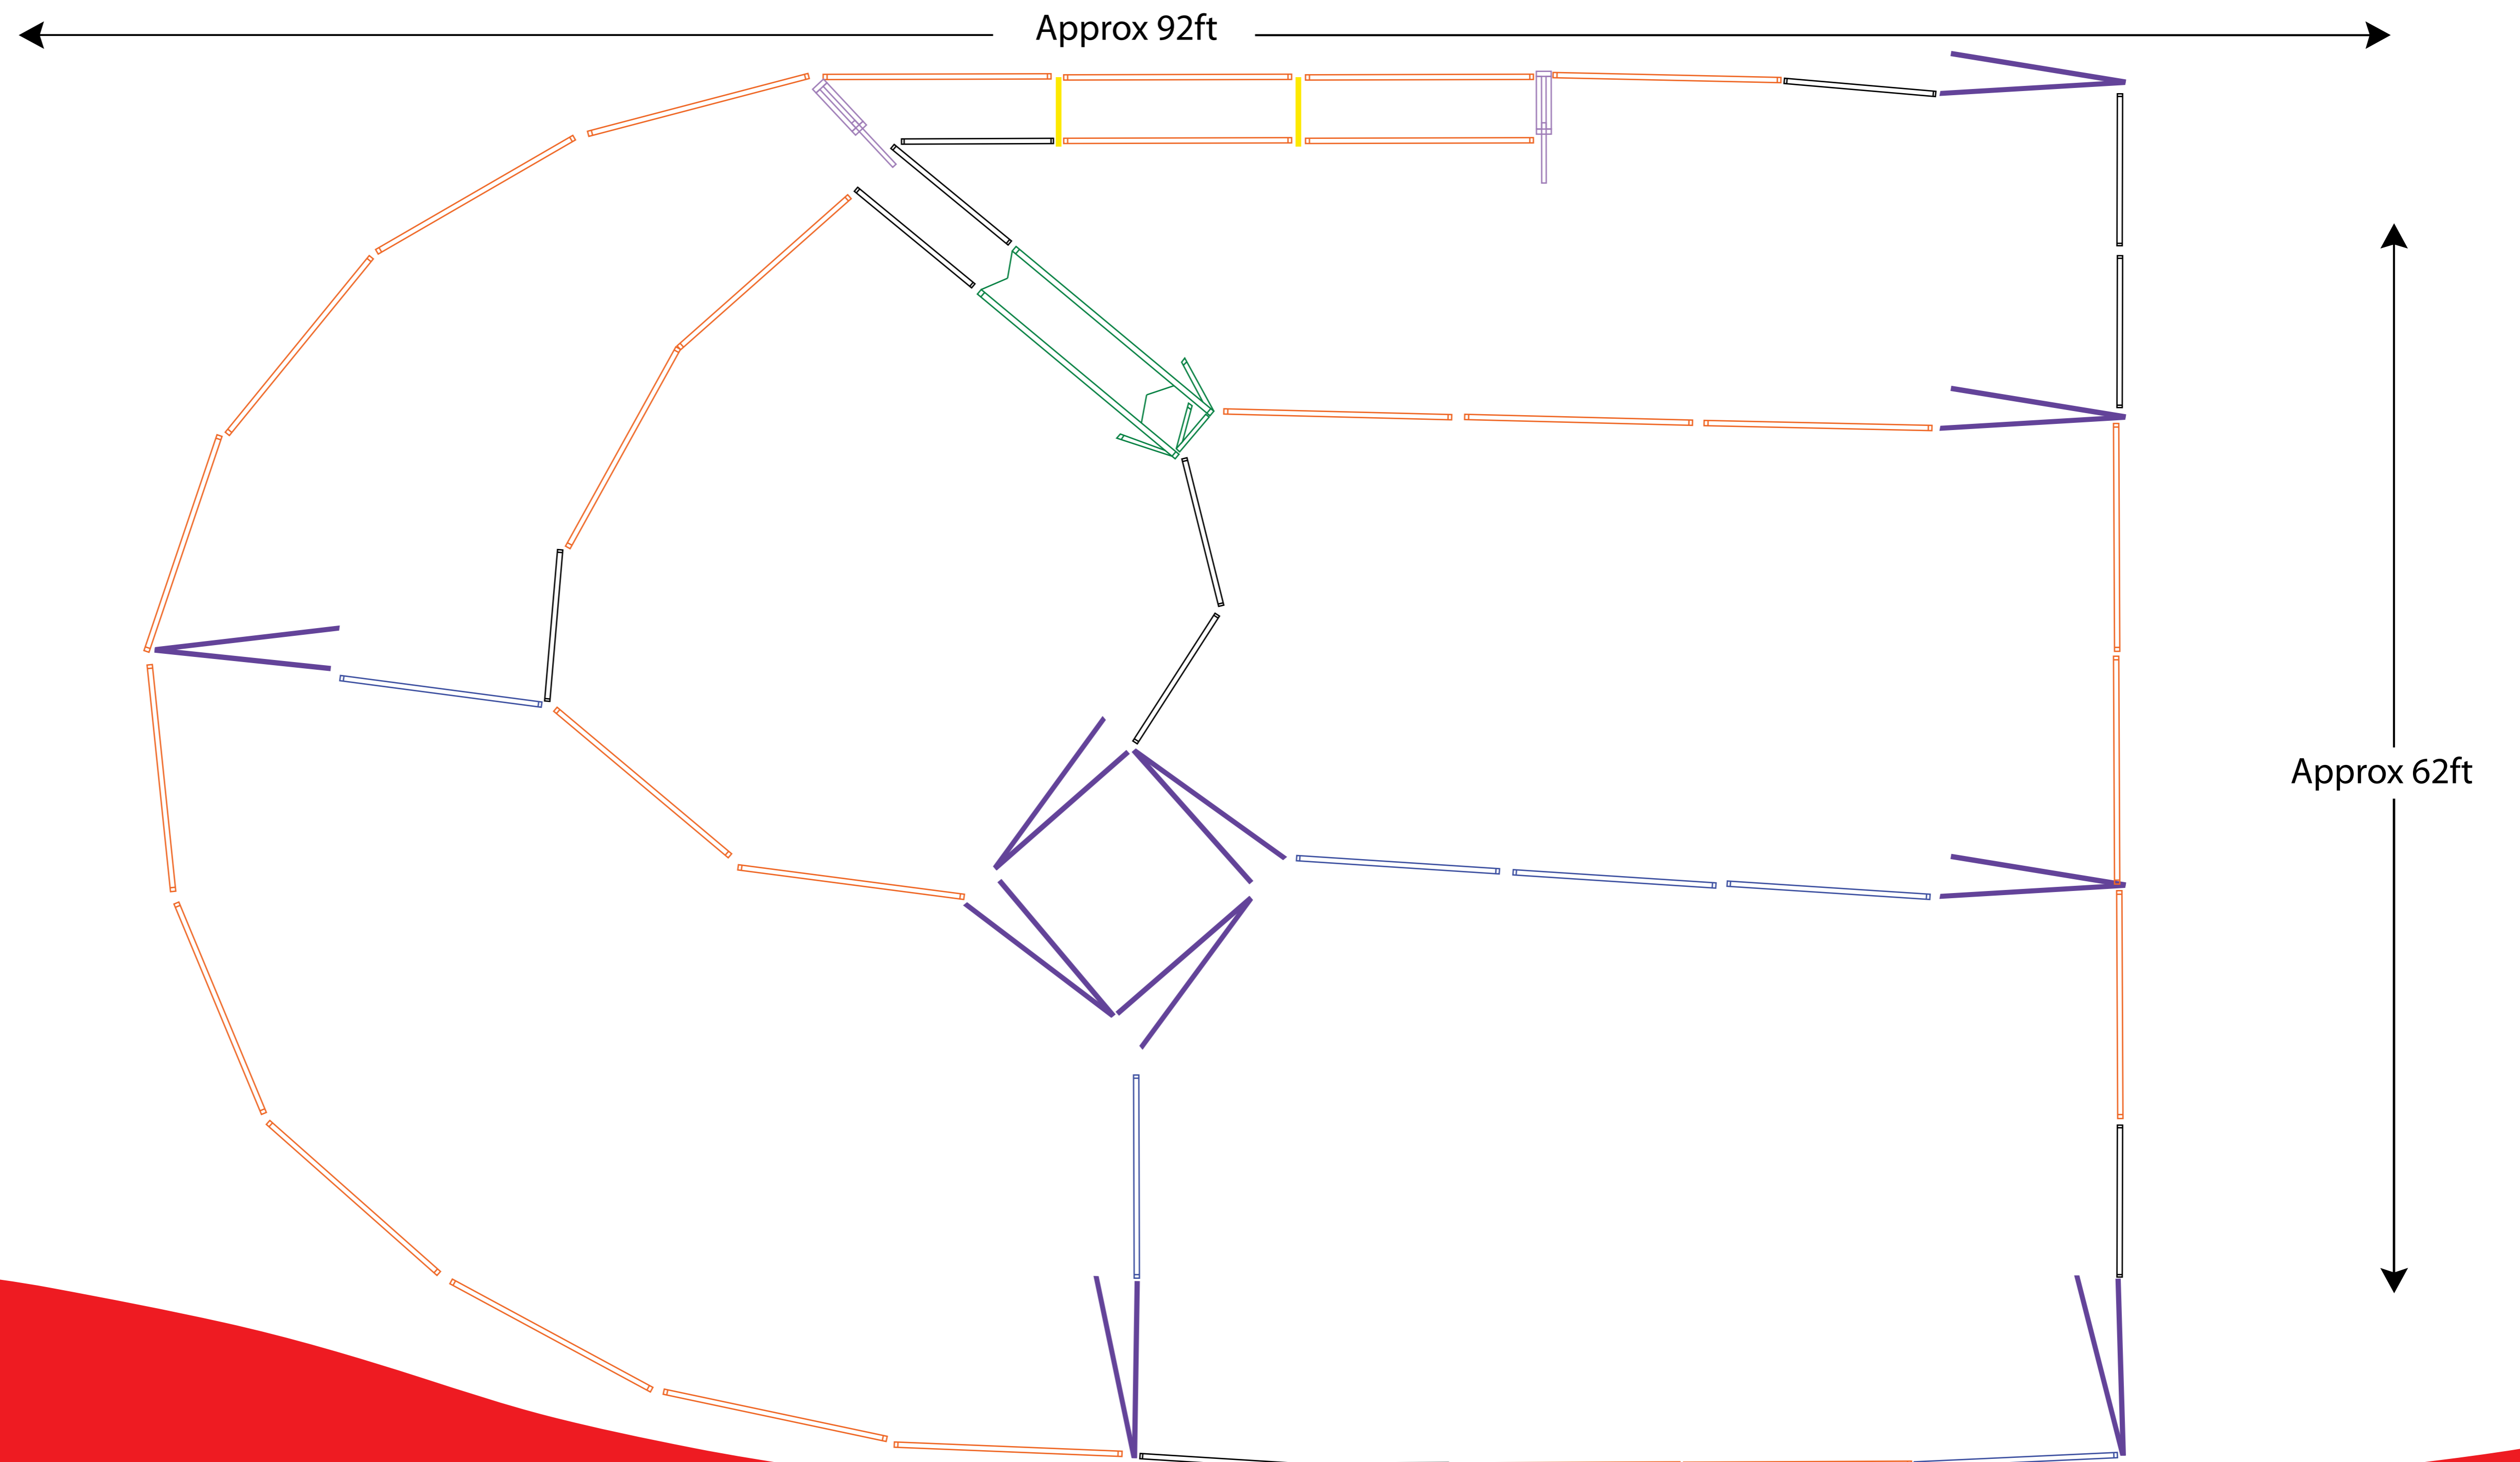

BRAZZEN
LIVESTOCK EQUIPMENT

1200+ SHEEP PEN

KIT INCLUDES:

Sheep Panel 6'	□ 12
Sheep Panel 8'	□ 6
Sheep Panel 9'	□ 28
Sheep Gate 7'	■ 10
Sheep V 3 Way Draft	□ 1
Alley Bow	■ 2
Sliding Gate	□ 2

www.brazzen.com

6 Rail Panels and Gates Pen Key